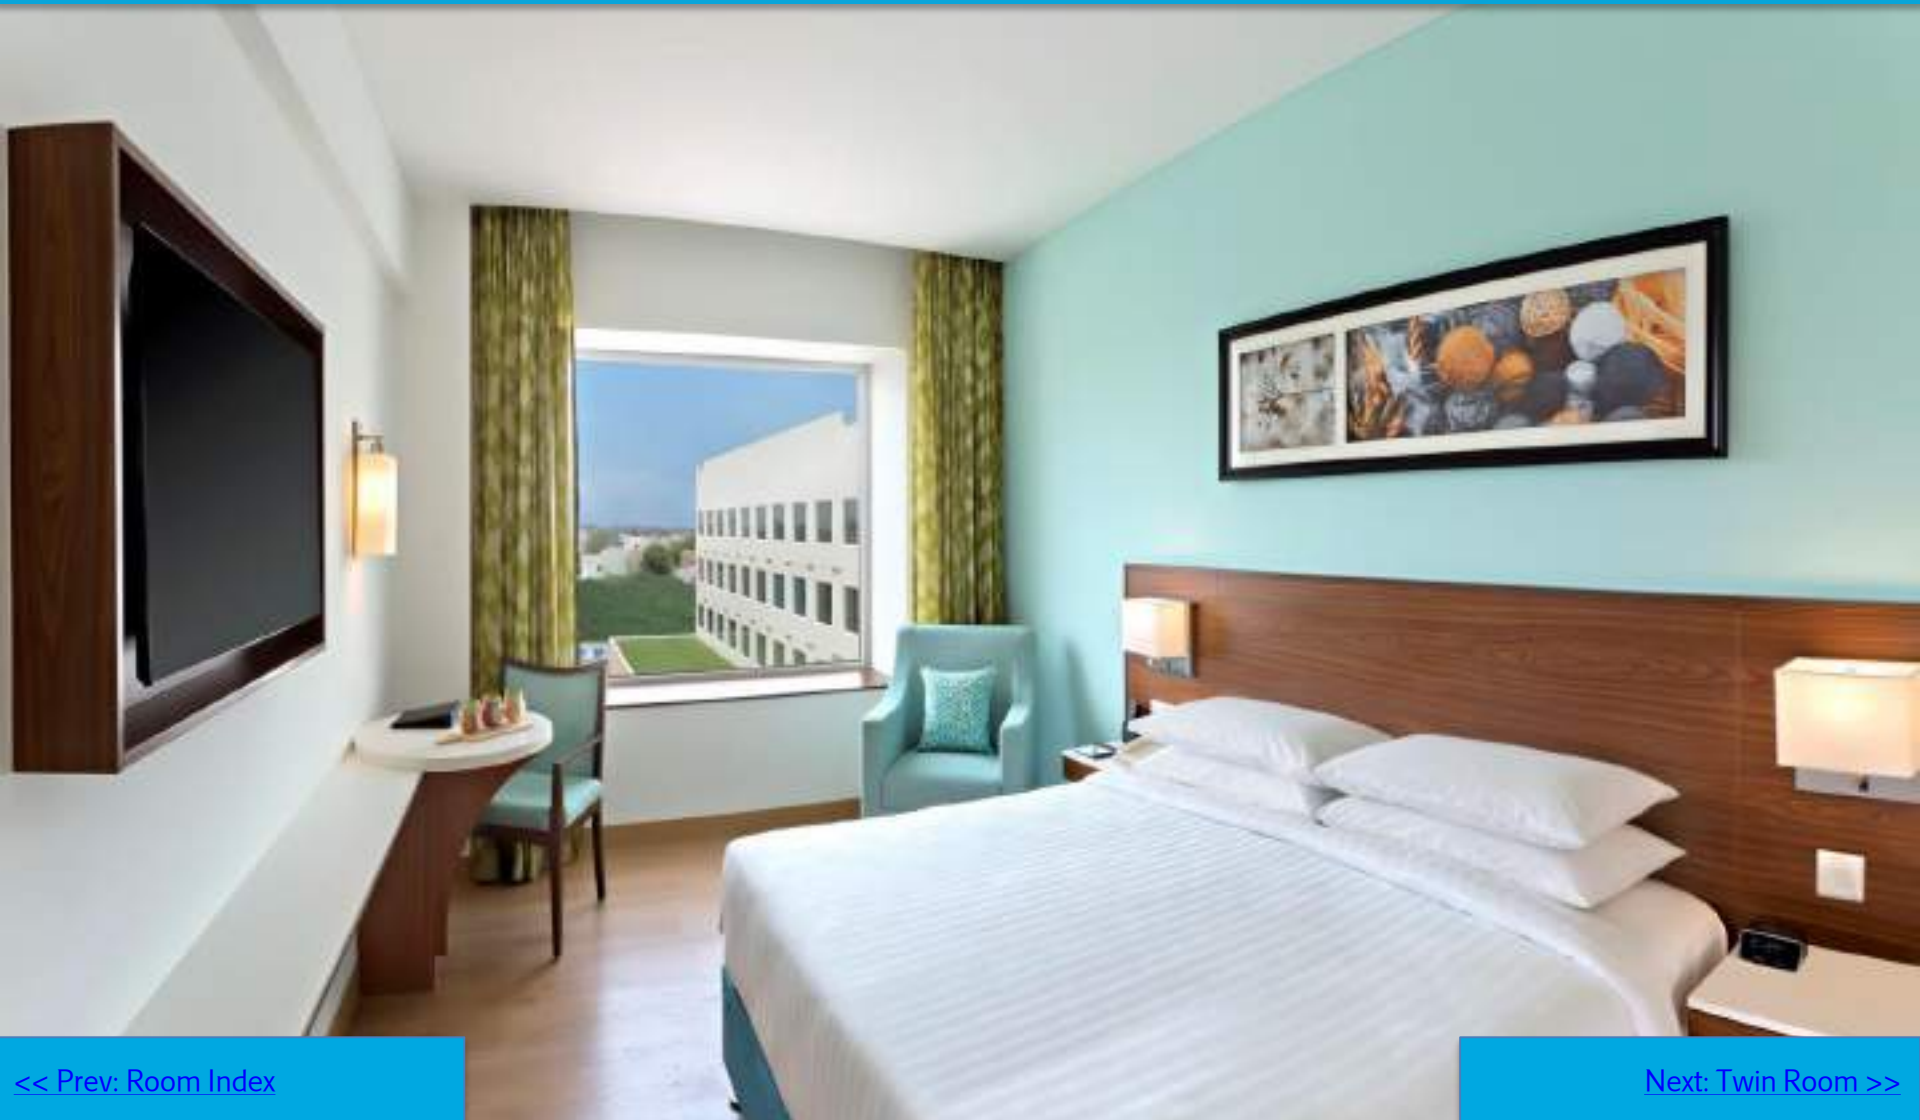

SUPERIOR QUEEN ROOM

[<< Prev: Room Index](#)

[Next: Twin Room >>](#)

[Introduction](#)

[Rooms & Amenities](#)

[Restaurant](#)

[Banquets](#)

[Around the City](#)

[Contact](#)