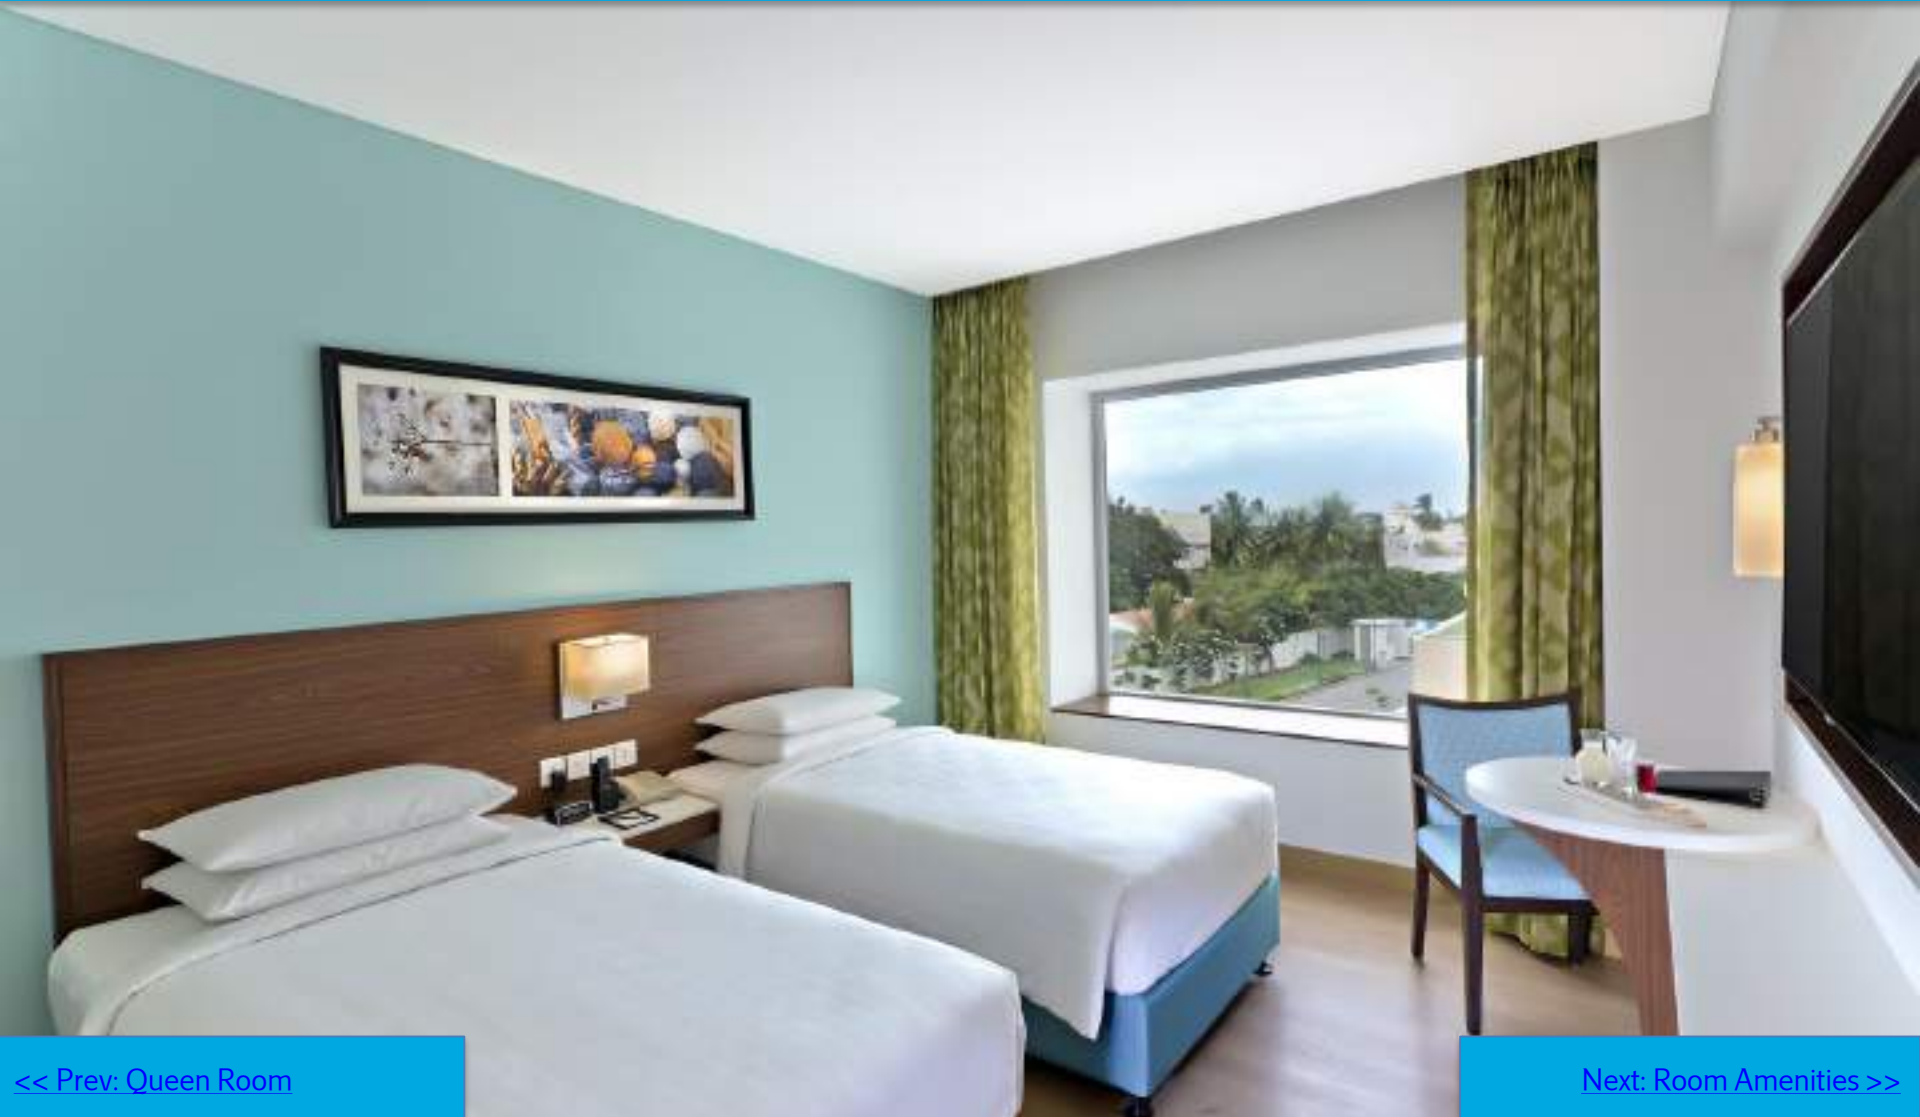

SUPERIOR TWIN ROOM

[<< Prev: Queen Room](#)

[Next: Room Amenities >>](#)

[Introduction](#)

[Rooms & Amenities](#)

[Restaurant](#)

[Banquets](#)

[Around the City](#)

[Contact](#)