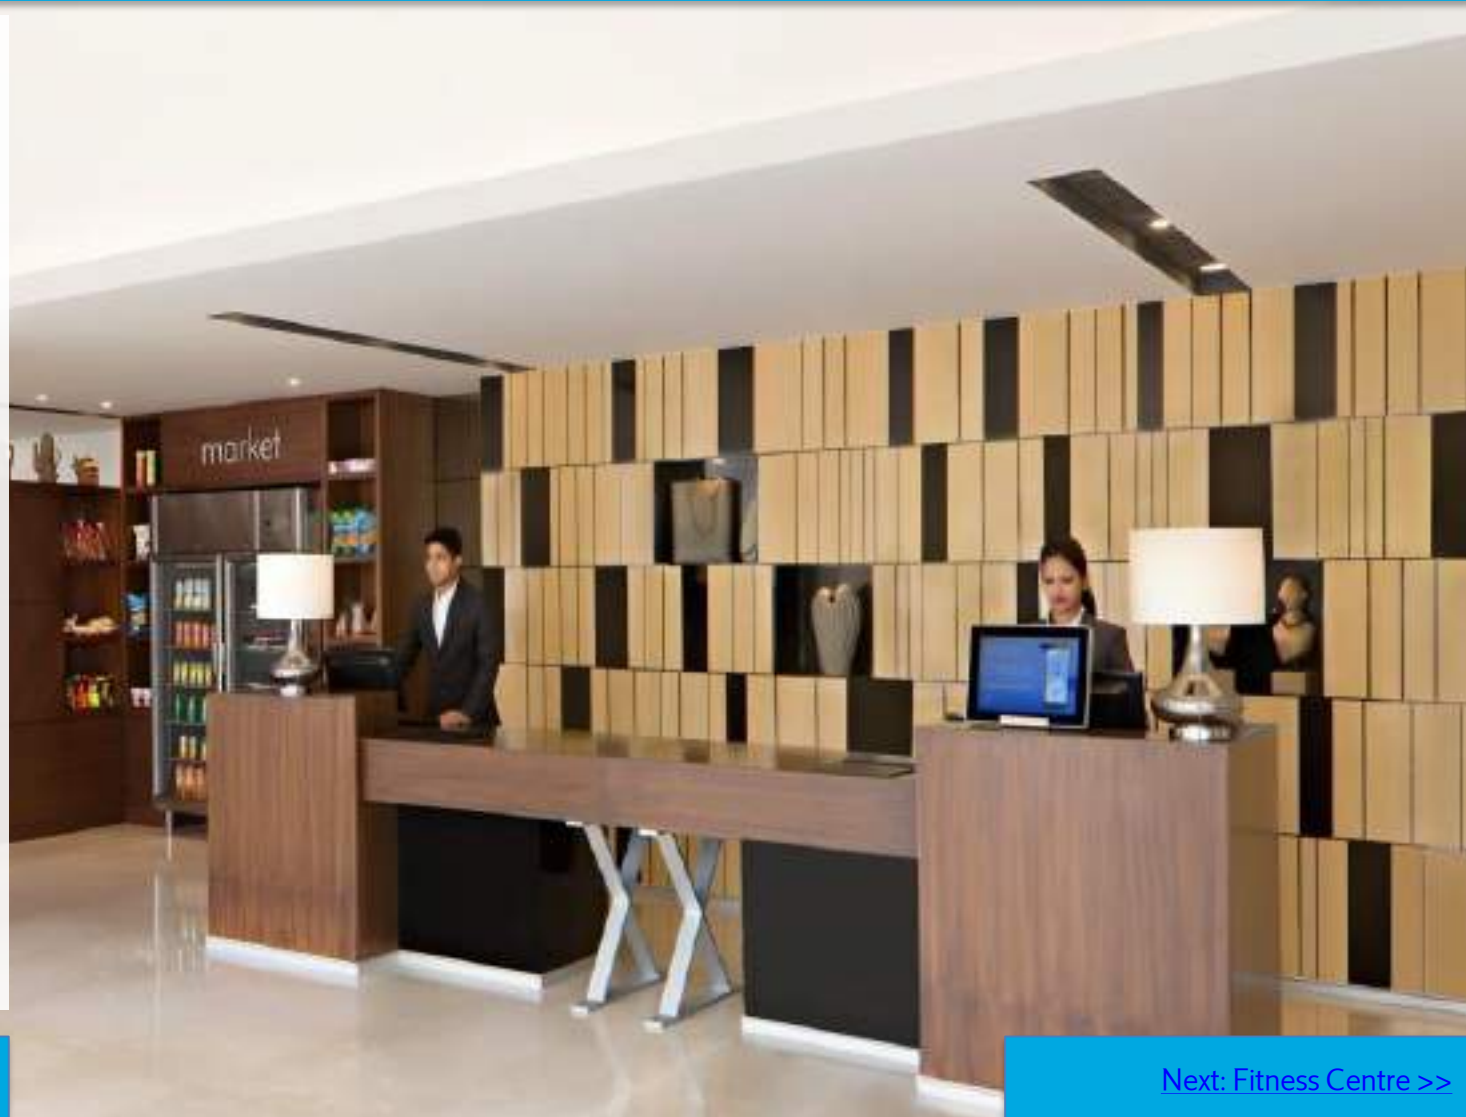

- Accessible rooms
- High speed internet access in guest Rooms, lobby, public area & meeting rooms.
- Complimentary valet parking
- Airport pick up and drop facility available
- Fitness center
- Foreign exchange
- In room dining
- Laundry
- Newspaper on request
- Nearby ATM machine
- Safe deposit at the reception desk

[<< Prev: Room Amenities](#)

[Next: Fitness Centre >>](#)

Introduction

Rooms &
Amenities

Restaurant

Banquets

Around the City

Contact