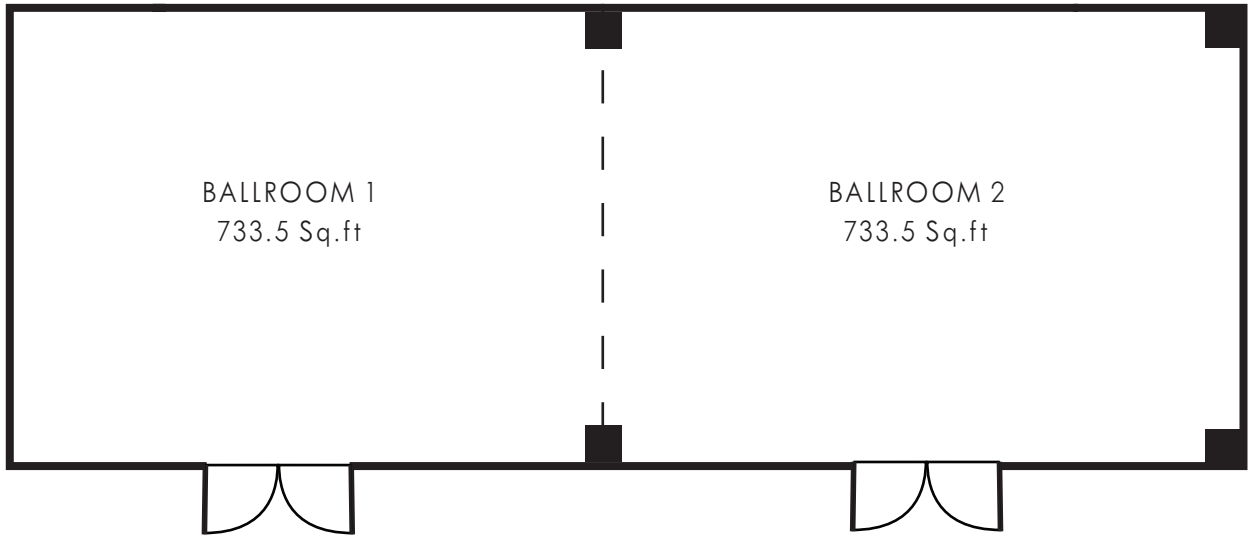

NAME	AREA (SQ.FT)	THEATER	U-SHAPE	BOARDROOM	ROUND TABLE	RECEPTION
Ballroom 1 & 2	1467	160	39	39	64	150
Ballroom 1	733.5	80	22	22	32	60
Ballroom 2	733.5	80	22	22	32	60
Boardroom	400	-	-	15	-	-

FLOOR PLAN