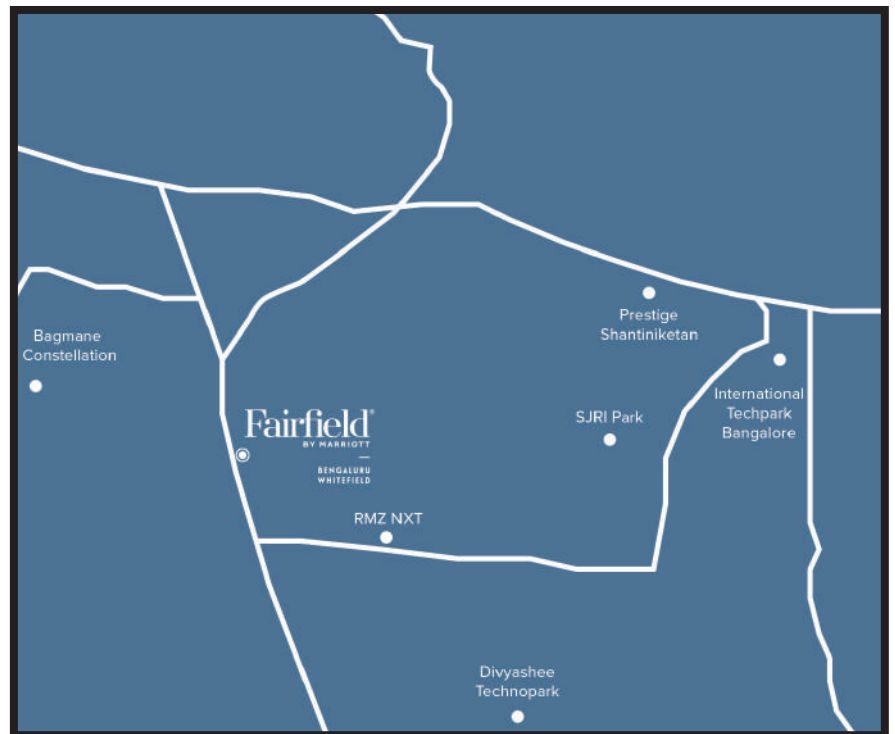

FAIRFIELD BY MARRIOTT, BENGALURU WHITEFIELD

No.3-A1 Kundanahalli Main Road, Mahadevpura, Opposite IFB Campus, Whitefield, Bengaluru - 560048.
T: +91 806.814.1414 | F: +91 806.814.1401 | www.fairfieldwhitefield.com

Fairfield®
BY MARRIOTT

**BENGALURU
WHITEFIELD**