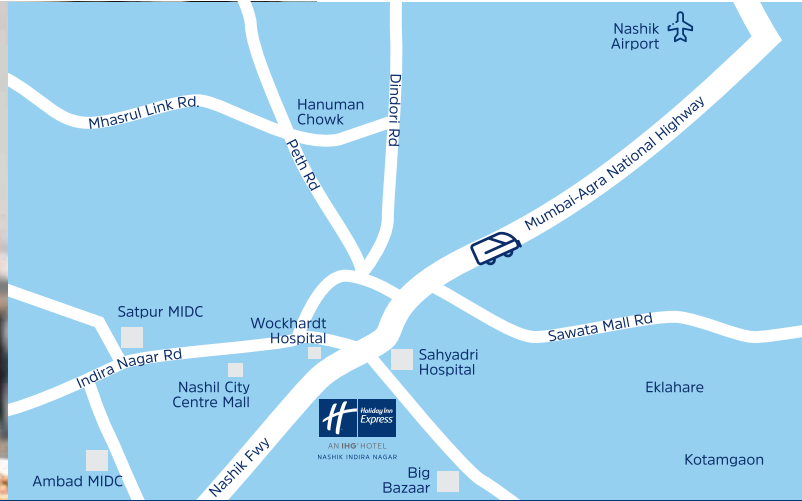

Express Start Breakfast or Grab & Go option and stay connected with our high speed free Wi-Fi throughout the hotel. Our comfortable beds promise a good night's sleep ensuring our guests wake up refreshed and energized. Get ready to explore Nashik with Holiday Inn Express Nashik Indira Nagar.

Join **IHG® Rewards Club** today

GET MORE. BE #MoreThanReady.

THOUGHTFULLY DESIGNED ROOMS FOR A REFRESHING STAY

- 101 well-appointed rooms
- Premium bedding with a choice of soft/ firm pillows
- 43" LED Television
- Ergonomic work spaces
- Complimentary in-room Wi-Fi
- Docking station
- In-room safe
- Tea & coffee making facilities
- Minibar (stock it as per your choice)
- Earn IHG Rewards Club points every time you stay

WORLD-CLASS FACILITIES TO GET YOU STARTED

- Flexible meeting spaces
- Complimentary internet stations & self-service business desk
- Fitness centre with 24-hour access
- Self service laundry and on-request laundry service
- Iron and iron board on request

BUSINESS

WE'VE GOT ROOM FOR IT ALL

- 2 Meeting Rooms available in Theatre Style
- Meeting Room 1: 40 Pax - 9 Mtr X 5.26 Mtr.
- Meeting Room 2: 28 Pax - 8 Mtr X 4.44 Mtr.

FINGER-LICKING FOOD AND BEVERAGE OPTIONS TO FUEL YOUR APPETITE

- Complimentary Express Start™ breakfast with options of Grab 'n' Go
- 24 hour In Room dining
- Quick bites and refreshments available in the Great room Express Café from 10:30- 23:00 hrs

BREAKFAST HOURS:

- 07:00 hrs to 10:30 hrs

HOLIDAY INN EXPRESS NASHIK INDIRA NAGAR

Survey No. 882, Near Lekhanagar Mumbai-Agra Highway Maharashtra, Nashik, 422009

T: (+91) 253 6644666

F: (+91) 253 6644600

NEARBY BUSINESS HUBS OR CONVENTION CENTERS

- City Centre Mall
- Ashoka Business Centre
- Thakkars Dome
- Ambad MIDC
- Satpur MIDC
- Gondhe MIDC
- Sinner MIDC

AVAILABLE PUBLIC TRANSPORTATION

- Chauffer driven hotel cabs
- Radio Taxis
- Auto Service

NEARBY ATTRACTIONS

- Panchawati
- Dada Saheb Phalke Smarak
- Veer Savarkar Smarak - Bhagur
- Jawahar Lal Nehru Botanical Garden
- Shirdi Temple
- Saptshrungi Gad, Vani
- Trambakeshwar Temple
- Bhandardara
- Dhammagiri Igatpuri
- Saputara
- Shree Kapaleshwar Temple
- Coin Museum
- Laxmi Narayan Tapovan
- Pandav Leni Caves

DISTANCE FROM THE NEAREST AIRPORT/RAILWAY STATION

- 25 Kms from the Ozar Airport Nashik
- 8.9 Kms from Nashik Road Railway station
- 4.9 Kms from City bus stand.
- 3.5 Kms from Mumbai Naka bus stand.