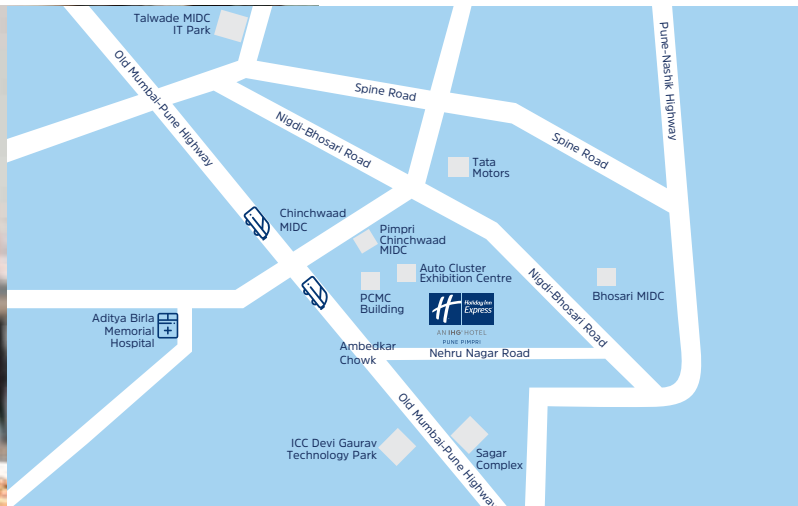

our free Wi-Fi throughout the hotel. Our comfortable beds promise a good night's sleep ensuring our guests wake up refreshed and energized.

Get ready to explore Pune with Holiday Inn Express Pune Pimpri.

Join **IHG® Rewards Club** today

GET MORE. BE #MoreThanReady.

THOUGHTFULLY DESIGNED ROOMS FOR A REFRESHING STAY

- 142 well-appointed rooms
- Premium bedding with a choice of soft/ firm pillows
- 43" LED Television
- Ergonomic work spaces
- Complimentary in-room Wi-Fi
- Docking station
- In-room safe
- Tea & coffee making facilities
- Minibar (stock it as per your choice)
- Earn IHG Rewards Club points every time you stay

WORLD-CLASS FACILITIES TO GET YOU STARTED

- Flexible meeting spaces
- Complimentary internet stations & self-service business desk
- Fitness centre with 24-hour access
- Self service laundry and on-request laundry service
- Iron and iron board on request

BUSINESS

WE'VE GOT ROOM FOR IT ALL

- 2 Meeting Rooms 110 Sqft & 85 Sq ft, available for 28 to 30 pax seating capacity in Theatre style.

FINGER-LICKING FOOD AND BEVERAGE OPTIONS TO FUEL YOUR APPETITE

- Complimentary Express Start™ breakfast with options of Grab 'n' Go
- 24 hour In Room dining
- Quick bites and refreshments available in the Great room Express Café from 10:30- 23:00 hrs

BREAKFAST HOURS:

- 06:30 hrs- 10:30 hrs

HOLIDAY INN EXPRESS PUNE PIMPRI

Plot No.- 2, CTS no. 5758 B, Opp.- Kamgar Bhavan, Near Ambedkar Chowk, Pimpri, Pune- 411018

T: (+91) 20 66354444

F: (+91) 20 66354400

NEARBY BUSINESS HUBS OR CONVENTION CENTERS

- ICC Devi Gaurav Technology Park
- Auto Cluster Exhibition Centre
- Chakan MIDC
- Bhosari MIDC

AVAILABLE PUBLIC TRANSPORTATION

- Pimpri Bus Stop
- Pimpri Railway Station
- Pune Railway Station

- Pune Airport

NEARBY ATTRACTIONS

- Moraya Gosavi Temple
- Pimpri Chinchwad Science Park
- PVR multiplex
- Pimpri Central Shopping Mall
- Osho Ashram
- Aga Khan Palace
- Shaniwar Wada
- Raja Dinkar Kelkar Museum

DISTANCE FROM THE NEAREST AIRPORT/RAILWAY STATION

- 18 Km from Pune Airport