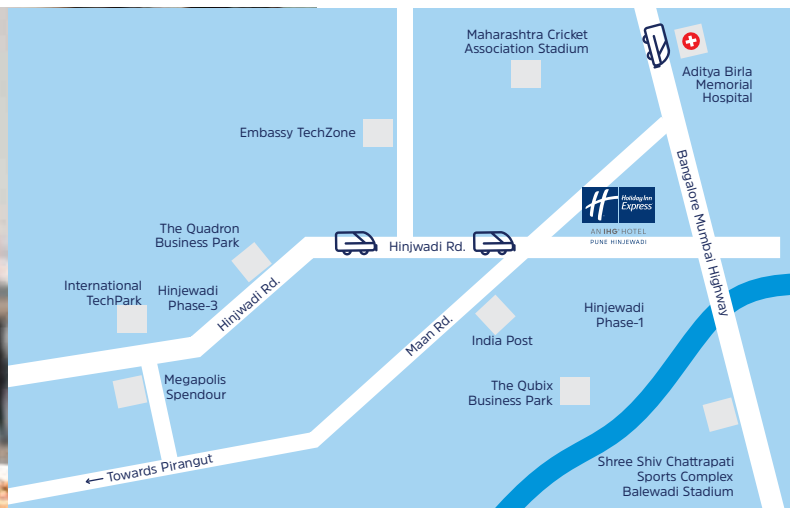

throughout the hotel. Our comfortable beds promise a good night's sleep ensuring our guests wake up refreshed and energized.

Get ready to explore Pune with Holiday Inn Express Pune Hinjewadi.

Join **IHG® Rewards Club** today

GET MORE. BE #MoreThanReady.

THOUGHTFULLY DESIGNED ROOMS FOR A REFRESHING STAY

- 104 well-appointed rooms
- Premium bedding with a choice of soft/ firm pillows
- 43" LED Television
- Ergonomic work spaces
- Complimentary in-room Wi-Fi
- Docking station
- In-room safe
- Tea & coffee making facilities
- Minibar (stock it as per your choice)
- Earn IHG Rewards Club points every time you stay

WORLD-CLASS FACILITIES TO GET YOU STARTED

- Complimentary internet stations & self-service business desk
- Fitness centre with 24-hour access
- Self service laundry and on-request laundry service
- Iron and iron board on request

FINGER-LICKING FOOD AND BEVERAGE OPTIONS TO FUEL YOUR APPETITE

- Complimentary Express Start™ breakfast with options of Grab 'n' Go
- 24 hour In Room dining
- Quick bites and refreshments available in the Great room Express Café from 10:30- 23:00 hrs

BREAKFAST HOURS:

- 06:30 hrs- 10:30 hrs

HOLIDAY INN EXPRESS PUNE HINJEWADI

Survey No. 9/2, Hinjewadi Main Road, Pune - 411057, Maharashtra India

T: (+91) 20 4220 9111

F: (+91) 20 4220 9113

NEARBY BUSINESS HUBS OR CONVENTION CENTERS

- Rajiv Gandhi Infotech Park
- Embassy Tech Zone
- Blue Ridge Business Park
- Quadron Business Park

AVAILABLE PUBLIC TRANSPORTATION

- Chauffeur Driven Hotel Cabs
- Radio Taxis

NEARBY ATTRACTIONS

- Shanivar Wada
- Aga Khan Palace
- Dagadusheth Halwai Ganapati Temple
- Raja Dinkar Kelkar Museum
- Rajiv Gandhi Zoological Park
- Khadakwasla Dam
- Maharashtra Cricket Association stadium

DISTANCE FROM THE NEAREST AIRPORT/RAILWAY STATION

- 23 Kms from Pune International Airport