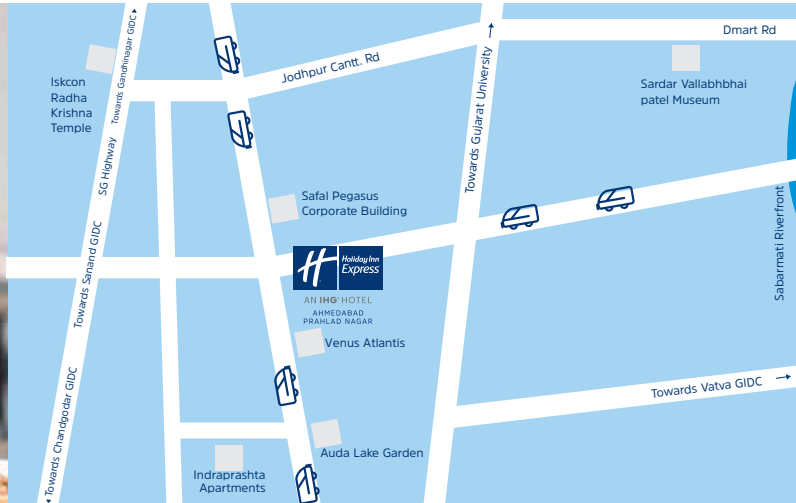

option and stay connected with our free Wi-Fi throughout the hotel. Our comfortable beds promise a good night's sleep ensuring our guests wake up refreshed and energized. Get ready to explore Ahmedabad with Holiday Inn Express Ahmedabad Prahlad Nagar.

Join **IHG® Rewards Club** today

GET MORE. BE #MoreThanReady.

THOUGHTFULLY DESIGNED ROOMS FOR A REFRESHING STAY

- 130 well-appointed rooms
- Premium bedding with a choice of soft/ firm pillows
- 43" LED Television
- Ergonomic work spaces
- Complimentary in-room Wi-Fi
- Docking station
- In-room safe
- Tea & coffee making facilities
- Minibar (stock it as per your choice)
- Earn IHG Rewards Club points every time you stay

WORLD-CLASS FACILITIES TO GET YOU STARTED

- Flexible meeting spaces
- Complimentary internet stations & self-service business desk
- Fitness centre with 24-hour access
- Self service laundry and on-request laundry service
- Iron and iron board on request

BUSINESS WE'VE GOT ROOM FOR IT ALL

- A Meeting Room is available for 25 pax seating capacity in Theatre style

FINGER-LICKING FOOD AND BEVERAGE OPTIONS TO FUEL YOUR APPETITE

- Complimentary Express Start™ breakfast with options of Grab 'n' Go
- 24 hour In Room dining
- Quick bites and refreshments available in the Great room Express Café from 10:30- 23:00 hrs

BREAKFAST HOURS:

- 06:30 hrs- 10:30 hrs

HOLIDAY INN EXPRESS AHMEDABAD PRAHLAD NAGAR

Plot No.38/1, Besides Venus Atlantis Prahlad Nagar, Ahmedabad-Gujarat-380015

T: (+91) 79 49004141

F: (+91) 79 49004142

NEARBY BUSINESS HUBS OR CONVENTION CENTERS

- Corporate Road & S.G. highway
- Sanand
- Gujarat Mineral Development Corporation Limited (GMDC Ground)
- Changodar
- Gandhinagar

AVAILABLE PUBLIC TRANSPORTATION

- Chauffer driven hotel cabs
- Radio Taxis
- Auto Service

NEARBY ATTRACTIONS

- Iskon Temple
- Law Garden (Local Shopping Street)
- Teen Darwaja (Heritage Site)
- Lal Darwaja (Heritage Site)
- Sardar Vallabhai Patel Museum
- Gandhi Ashram
- Manek Chowk (Favourite destination for Veg foodie)
- Calico Museum
- Kankaria Lake
- River Front

DISTANCE FROM THE NEAREST AIRPORT/RAILWAY STATION

- 19 Kms from Sardar Vallabhbhai Patel International Airport
- 10 Kms from Ahmedabad Railway Station
- 9 Kms from Kalupur Central Bus Depot
- 3 Kms AMTS Bus Stand - Satellite